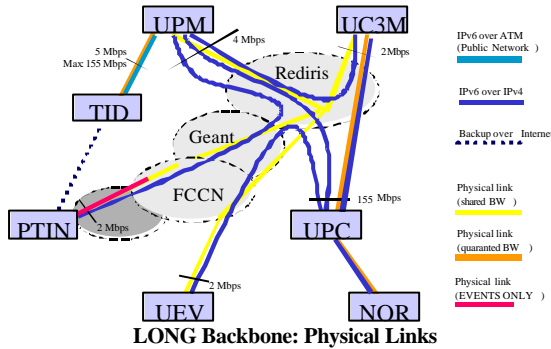

## Laboratories Over Next Generation Networks

LONG aims to foresee and solve problems related to the design, configuration and deployment of Next Generation Telecommunication networks specially when new services and applications are carried out across them.

To achieve this goal LONG is focused on the interconnection of IPv6 Laboratories.

LONG Backbone: Logical Links

# LONG INFRASTRUCTURE

Partners at LONG are connected either using IPv6 over the Physical Layer or using Transition Mechanisms such as Configured Tunnels.

The LONG IPv6 Network consists of the partners' IPv6 laboratories networks, which include different Access Systems and IPv6 Services.