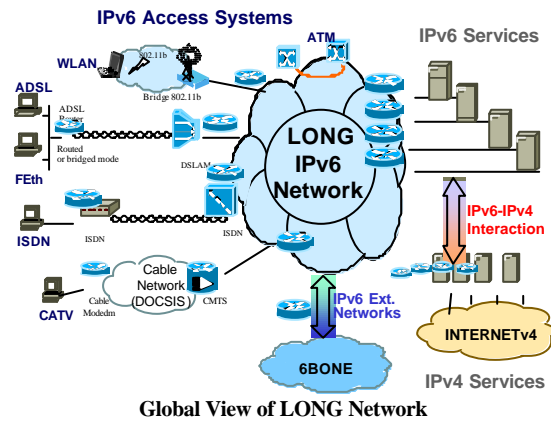

## IST 2002 Copenhagen

ISABEL is an example of application over IPv6 and IPv4.

ISABEL at IST 2002

Other applications also shown at IST event are Video Streaming, Afoto (IPv6 Mail), IRC, WWW and several tools (LDAP, FTP, etc.) shown through the IPv4 Web page.

## Laboratories Over Next Generation Networks

LONG aims to foresee and solve problems related to the design, configuration and deployment of Next Generation Telecommunication networks specially when new services and applications are carried out across them.

To achieve this goal LONG is focused on the interconnection of IPv6 Laboratories.

LONG Backbone: Logical Links

# LONG INFRASTRUCTURE

Partners at LONG are connected either using IPv6 over the Physical Layer or using Transition Mechanisms such as Configured Tunnels.

The LONG IPv6 Network consists of the partners' IPv6 laboratories networks, which include different Access Systems and IPv6 Services.