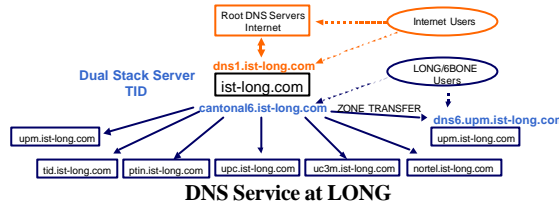

To achieve this goal LONG is focused on the interconnection of IPv6 Laboratories.

LONG Backbone: Logical Links

# LONG INFRASTRUCTURE

Partners at LONG are connected either using IPv6 over the Physical Layer or using Transition Mechanisms such as Configured Tunnels.

The LONG IPv6 Network consists of the partners' IPv6 laboratories networks, which include different Access Systems and IPv6 Services.

# NETWORK SERVICES

Current DNS scheme deployed in LONG.

Advanced Network Services (mobility, multicast, QoS and Security) are being studied within the frame of LONG project: two examples are shown below.