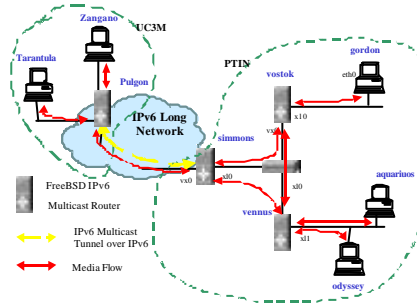

Mobile Service demonstration at LONG

Multicast stable Service at LONG

USER SERVICES

LONG has experienced several IPv6 services such as WWW, FTP, LDAP, Mail, IRC and Network Games. The main objective is to build a set of IPv6 services accessible also from both IPv6 and IPv4 Internet.