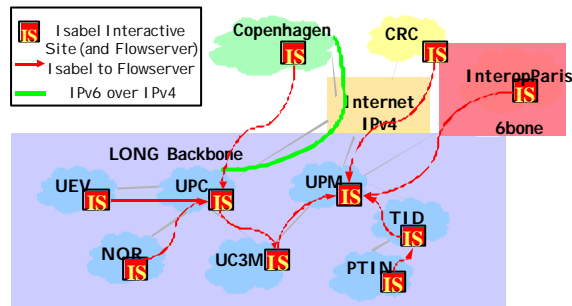

## IST 2002 Copenhagen

ISABEL is an example of application over IPv6 and IPv4.

ISABEL at IST 2002

Other applications also shown at IST event are Video Streaming, Afoto (IPv6 Mail), IRC, WWW and several tools (LDAP, FTP, etc.) shown through the IPv4 Web page.

IPv6 advanced network services and the number of available addresses provides a good environment for new broadband and mobile applications.

For more information about LONG at IST 2002 event, please visit:

To achieve this goal LONG is focused on the interconnection of IPv6 Laboratories.

LONG Backbone: Logical Links

IRC Service at LONG

The IRC service at LONG uses TRT Translation Mechanism to allow all type of users to chat without even notice that they are connected from either IPv4 or IPv6 servers, chatting with others not using the same technology.