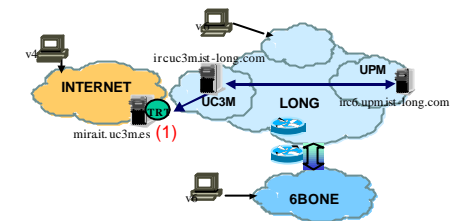

# LONG INFRASTRUCTURE

Partners at LONG are connected either using IPv6 over the Physical Layer or using Transition Mechanisms such as Configured Tunnels.

The LONG IPv6 Network consists of the partners' IPv6 laboratories networks, which include different Access Systems and IPv6 Services.

# NETWORK SERVICES

Current DNS scheme deployed in LONG.

Advanced Network Services (mobility, multicast, QoS and Security) are being studied within the frame of LONG project: two examples are shown below.

Mobile Service demonstration at LONG

Multicast stable Service at LONG

IRC Service at LONG

The IRC service at LONG uses TRT Translation Mechanism to allow all type of users to chat without even notice that they are connected from either IPv4 or IPv6 servers, chatting with others not using the same technology.